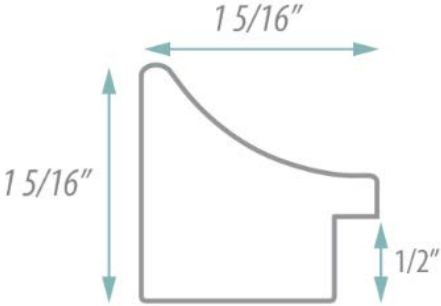

SPECIFICATION SHEET

FRAMED MIRROR MODEL#:
FM 84133-18X36

FRAMED MIRRORS COLLECTION

- FEATURES:**
- ONE 18X36" HIGH RESOLUTION SILVER PLATE GLASS MIRROR SIZE W/ DECORATIVE FRAME.
 - "WALL HUGGER" HANGERS FOR MOUNTING INCLUDED.
 - STANDARD MOUNTING STYLE IS VERTICAL. FOR HORIZONTAL, PLEASE SPECIFY WHEN ORDERING.
 - PACKED IN FOUR WALL (FOLDED DOUBLE WALL) CORRUGATION.
 - STYLE: TRANSITIONAL
 - COLOR: SILVER/PEWTER
 - FINISH: METALLIC GREY

- MIRROR FINISHES:**
- FLAT POLISHED EDGE
 - BEVELED EDGE

OVERALL SIZE DIMENSION: 20 5/8" WIDE X 38 5/8" HIGH X 1" DEEP